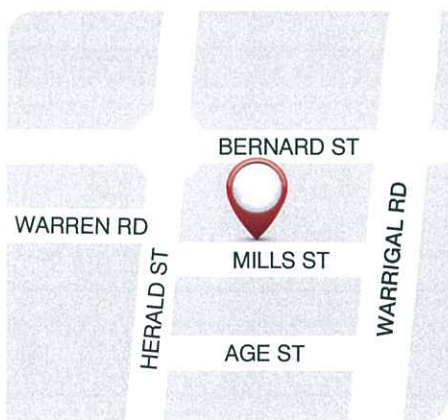

***UNIFORM
SALE!**

**5% OFF
UNIFORMS**

**25% OFF ALL
SCHOOL SHOES**

**FROM MON 9 NOV
TO FRI 18 DEC 2015**

**Plus Extended Lay-by
until 27th January
2016**

Kingston Heath Primary School

UNIFORM PRICE LIST 2016

Your school uniform is available
online and at the PSW store in
CHELTENHAM.

15 Mills Street, Cheltenham VIC 3192
Phone: (03) 9768 0332

SUMMER TRADING HOURS* (5th Oct - April)
Mon to Fri: 8:30am - 5:00pm Sat: 9:00am - 5:00pm

www.psw.com.au Save Time, Shop Online!

SHOP ONLINE

SHOP IN-STORE

ASK IN-STORE*

Sign up to the VIP newsletter & receive special offers for
your school uniform,
visit www.facebook.com/pswschools.

*5% off all school uniforms & 25% off all school shoes promotion runs from Mon 9 Nov to Fri 18 Dec 2015.
Lay-bys require a 20% deposit. New Lay-bys are not available in Jan 2016. Lay-bys must be picked up before Wed 27th Jan 2016.
†Store trading hours are subject to change, check the website for latest information. www.psw.com.au.
PSW Retail stores will be closed Tues 26th Jan for the Australia Day Holiday.